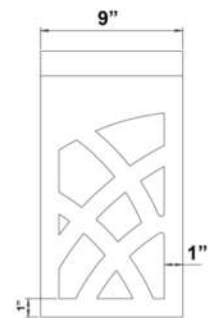

## Features:

- ▶ Durable resin construction
- ▶ Curved seat for comfort
- ▶ Attractive arched frame
- ▶ Available in Matte or Gloss finish
- ▶ Sleek contemporary style
- ▶ For use in or out of shower
- ▶ Maximum weight capacity is 330 lbs.

### Overall Dimensions:

Width: 16-1/2"  
Depth: 9"  
Height: 17-3/8"

### Interior Dimensions

Height: 16"  
Width: 14-7/8"

Dimensions of fixture are nominal and may vary. Dimensions and specifications subject to change without notice.