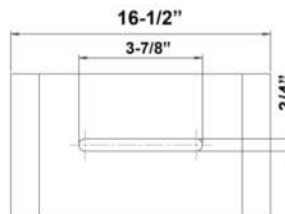

## Features:

- ▶ Durable resin construction
- ▶ Curved seat for comfort
- ▶ Attractive arched frame
- ▶ Available in Matte or Gloss finish
- ▶ Sleek contemporary style
- ▶ For use in or out of shower
- ▶ Maximum weight capacity is 330 lbs.

### Overall Dimensions:

Width: 16-1/2"  
Depth: 9"  
Height: 17-3/8"

### Interior Dimensions

Height: 16"  
Width: 14-7/8"

Dimensions of fixture are nominal and may vary. Dimensions and specifications subject to change without notice.