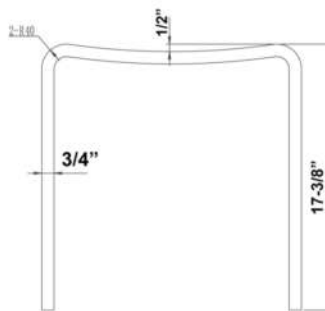

# 16-1/2" RESIN SHOWER STOOL

Cat. No.  
6216

## Features:

- ▶ Durable resin construction
- ▶ Curved seat for comfort
- ▶ Attractive arched frame
- ▶ Available in Matte or Gloss finish
- ▶ Sleek contemporary style
- ▶ For use in or out of shower
- ▶ Maximum weight capacity is 330 lbs.

### Overall Dimensions:

Width: 16-1/2"  
Depth: 9"  
Height: 17-3/8"

### Interior Dimensions

Height: 16"  
Width: 14-7/8"

Dimensions of fixture are nominal and may vary. Dimensions and specifications subject to change without notice.