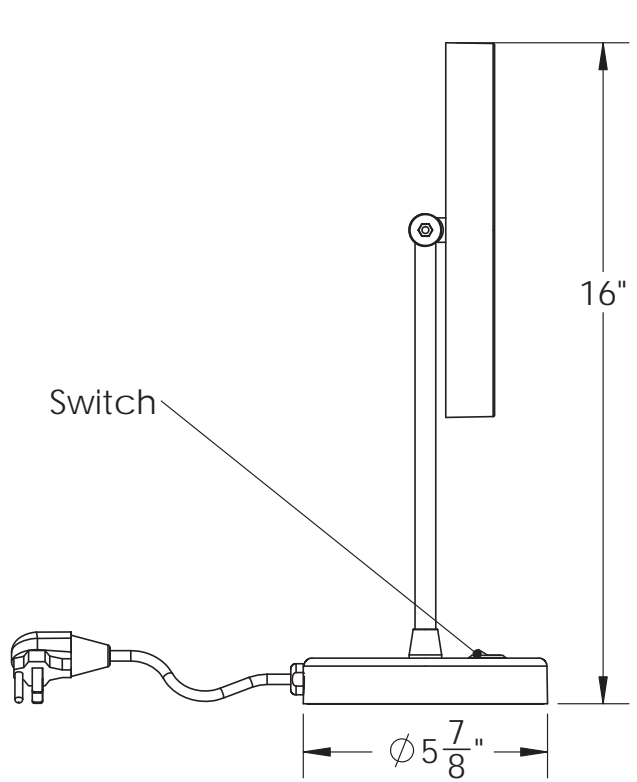

Catalog Number: **EH-130**

Baci At Home

EH-130

EH-130 - Affordable round table mirror

Product Category Baci Basic Mirrors
Special Features Corrosion Resistant construction
 Optical quality glass mirrors
 LED incandescent lighting
 2 year warrantee

Lighting Halo Light - Medium Power LED
 Lumens 375
 Color Temperature 4000
 Color Rendering Index 80

Electrical
 Watts 4
 Volts 100-240
 Hertz (Frequency) 50/60
 Amps (Current) .22

UL Listing NA

Dimensions

Basic Model EH-130-CHR

Body Type Corrosion Resistant

Magnification 5X

Finish options

Standard Chrome
 Standard Satin Nickel
 Standard Bronze

Other models in this family

EH-120 Rectangular

EH-140 Reversible