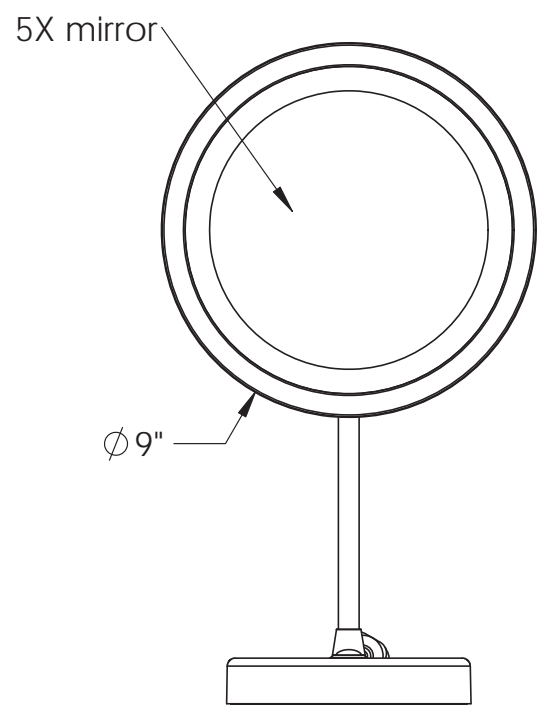

Catalog Number: **EH-130**

Baci At Home

EH-130

EH-130 - Affordable round table mirror

Product Category Baci Basic Mirrors
Special Features Corrosion Resistant construction
 Optical quality glass mirrors
 LED incandescent lighting
 2 year warrantee

Lighting Halo Light - Medium Power LED
 Lumens 375
 Color Temperature 4000
 Color Rendering Index 80

Electrical
 Watts 4
 Volts 100-240
 Hertz (Frequency) 50/60
 Amps (Current) .22

UL Listing NA

Dimensions

Basic Model EH-130-CHR

Body Type Corrosion Resistant

Magnification 5X

Finish options

Standard Chrome
 Standard Satin Nickel
 Standard Bronze

Other models in this family

EH-120 Rectangular

EH-140 Reversible