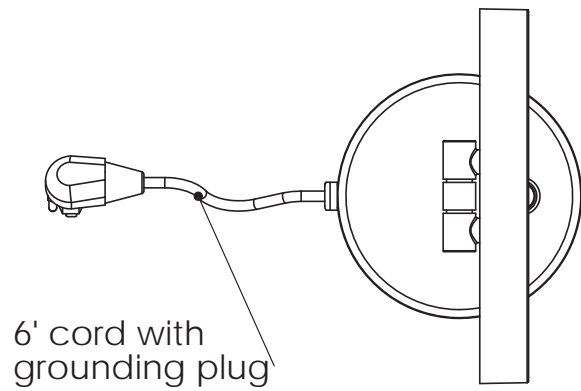

Catalog Number: **EH-130**

Baci At Home

EH-130

EH-130 - Affordable round table mirror

Product Category Baci Basic Mirrors
Special Features Corrosion Resistant construction
 Optical quality glass mirrors
 LED incandescent lighting
 2 year warrantee

Lighting Halo Light - Medium Power LED
 Lumens 375
 Color Temperature 4000
 Color Rendering Index 80

Electrical
 Watts 4
 Volts 100-240
 Hertz (Frequency) 50/60
 Amps (Current) .22

UL Listing NA

Dimensions