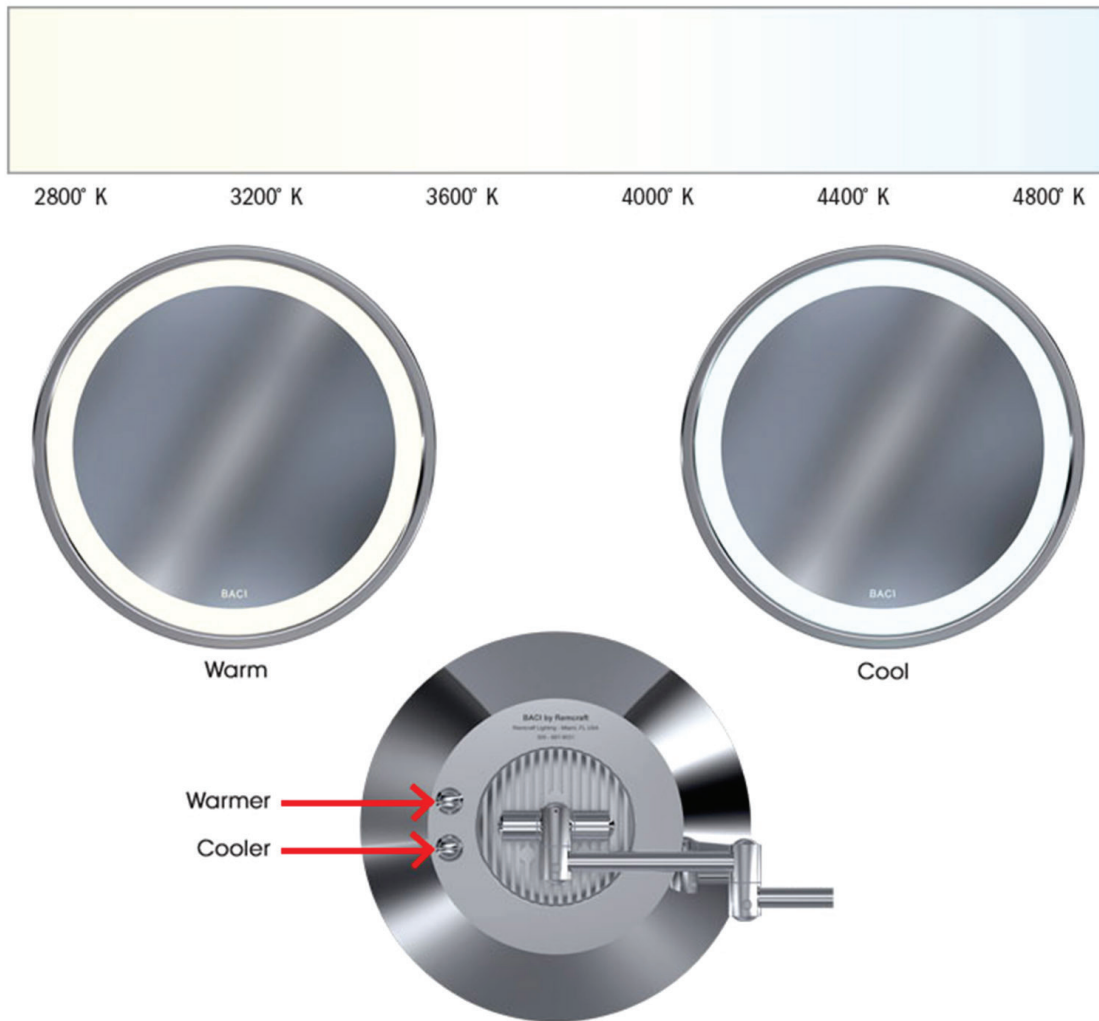

Catalog Number: **BSR-302**

Baci At Home

BSR Shades of Light

Baci Senior LED Mirrors are available with an optional feature that allows the user to adjust the color of the light output from the soft warm shades of an incandescent lamp to the bright cool white of the noon sky (2800° K to 4800° K). Thus you can apply your make-up to look your best in any environment – from a candlelit dinner to a snowy ski run.

To alter the hue of the light, simply press one of the buttons on the back of the mirror. The top button makes the color warmer and the bottom button makes it cooler. To change the light in small increments, tap the button. If you hold the button down it will change continuously as it cycles through the full extent of the range in the direction selected. When the light reaches the end of its range, press the other button to smoothly transition in the opposite direction. Do not press both buttons at the same time.

The mirror's built in memory feature remembers your last color setting prior to being turned off and starts at that setting when you turn it back on.

Note: Due to variations in screen calibrations and printer technology, the colors shown are approximate.