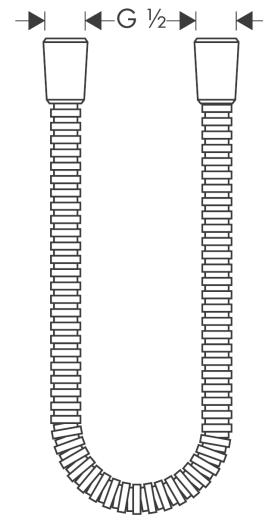

**Metal Showerhose, 50"**

Finishes : **brushed nickel** Part no. : **28112820**

**Description**

**Features**

- Metal shower hose
- Pivot connector prevents hose from tangling
- No-kink hose

**Item details**

List Price \$ 135.00

**Compliance**

**Product image**

**Scale drawing**

**Metal Showerhose, 50"**  
 Finishes : **brushed nickel**

Part no. : **28112820**

**Exploded drawing**

Year of production: >**04/06**

**Metal Showerhose, 50"**

Finishes : **brushed nickel**    Part no. : **28112820**

**Spare parts list**

Year of production: >**04/06**

<b>Pos.</b>	<b>Description</b>	<b>Part no.</b>	<b>Price</b>	<b>PU</b>
1	seal	98058000	-	1