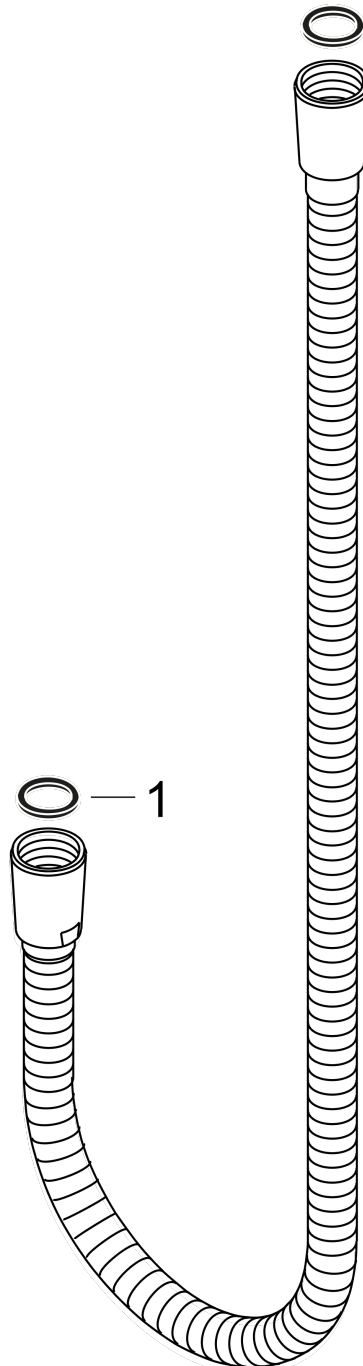

**Metal Showerhose, 50"**

Finishes : **brushed nickel** Part no. : **28112820**

**Description**

**Features**

- Metal shower hose
- Pivot connector prevents hose from tangling
- No-kink hose

**Item details**

List Price \$ 135.00

**Compliance**

**Product image**

**Scale drawing**

**Metal Showerhose, 50"**  
 Finishes : **brushed nickel**

Part no. : **28112820**

**Exploded drawing**

Year of production: >**04/06**

**Metal Showerhose, 50"**

Finishes : **brushed nickel**    Part no. : **28112820**

**Spare parts list**

Year of production: >**04/06**

<b>Pos.</b>	<b>Description</b>	<b>Part no.</b>	<b>Price</b>	<b>PU</b>
1	seal	98058000	-	1