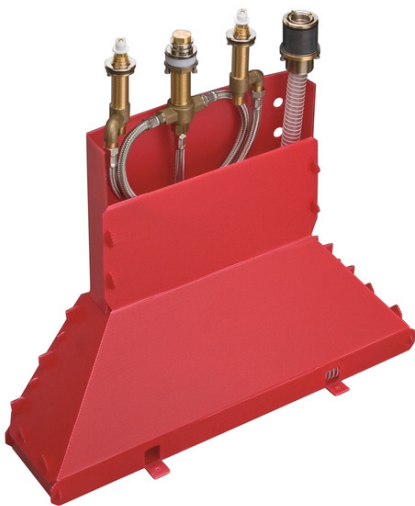

Rough, 4-Hole Roman Tub Set
Finishes : n.a. Part no. : 13444181

Description

Features

- 1/2" NPT
- 90° ceramic valves

Product image

Scale drawing