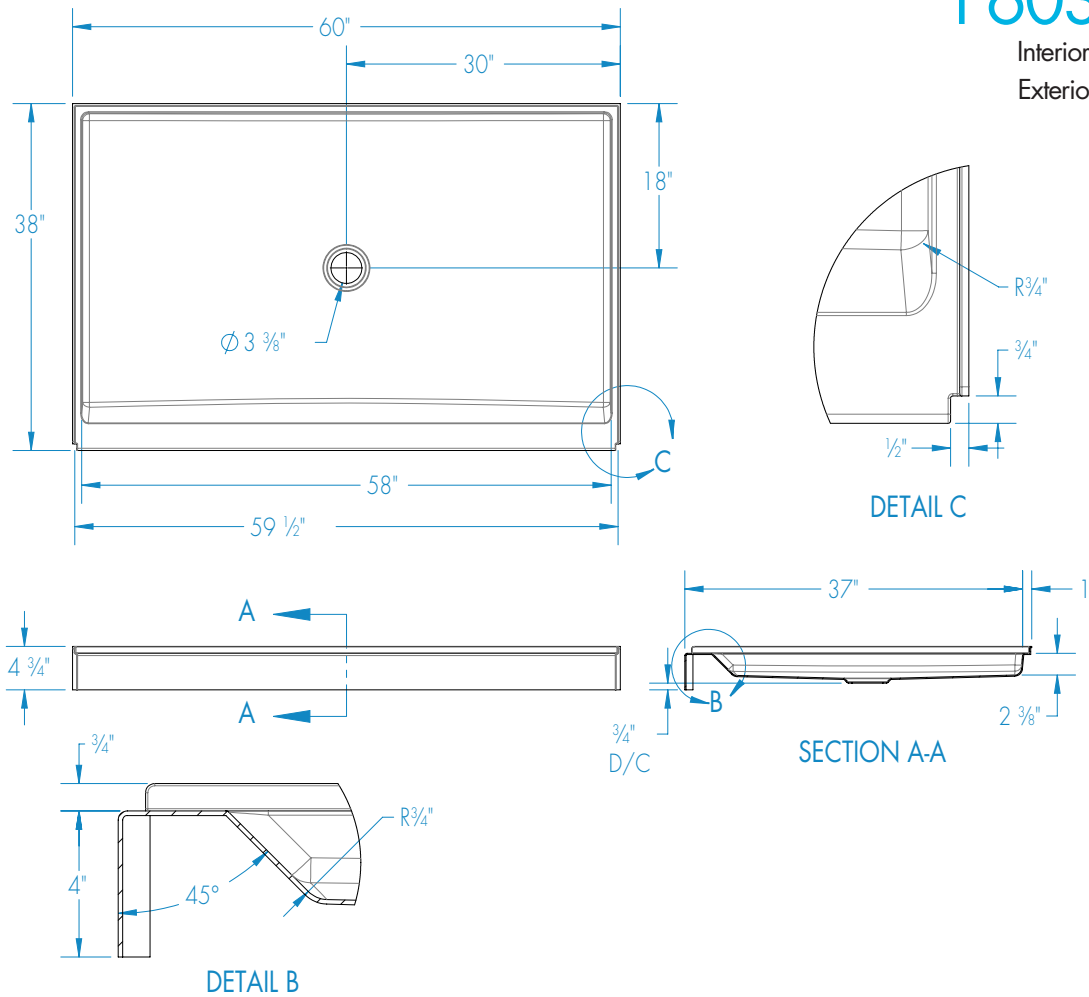

F6038PAN – ACCESSIBLE SHOWER BASE

inches

Interior: 58 x 37 x 2 3/4

Exterior: 60 x 38 x 4 3/4

This shower base features innovative installation design, including an engineered leveled base and improved front threshold. A true time and money saver, our pre-leveled base lets you install directly on a **level** floor. And its front threshold is engineered to keep a constant level without the use of brackets during installation.

Stock	Upgraded
White	Almond Biscuit Bone

**Additional custom colors available.
(Contact Customer Service)

Aquatic products may be specified as Lasco Bathware.

F6038PAN

Interior: 58 x 37 x 2 3/4
Exterior: 60 x 38 x 4 3/4
inches

FEATURES

Dimensional Tolerance $\pm 3/8"$. Dimensions needed for site preparation should be measured from the unit. Aquatic assumes no responsibility for preparatory work.

Type and Model #	Material	Wall Finish	Pieces	Drain	Dam/Skirt Height	Net Wt. lbs	Pkg. Wt. lbs
Shower pan #F6038PAN	AcrylX™	Smooth	1	Center	4	40	45

DIMENSIONS

Specifications	inches
Width: Ext. / Int.	60 / 58
Depth: Ext. / Int.	38 / 37
Height: Ext. / Int.	4 3/4 / 2 3/4
Skirt Height:	4
Rough-In (from Back Wall)	18
Rough-Center (from Side Wall)	30

FRAMING DIMENSIONS inches