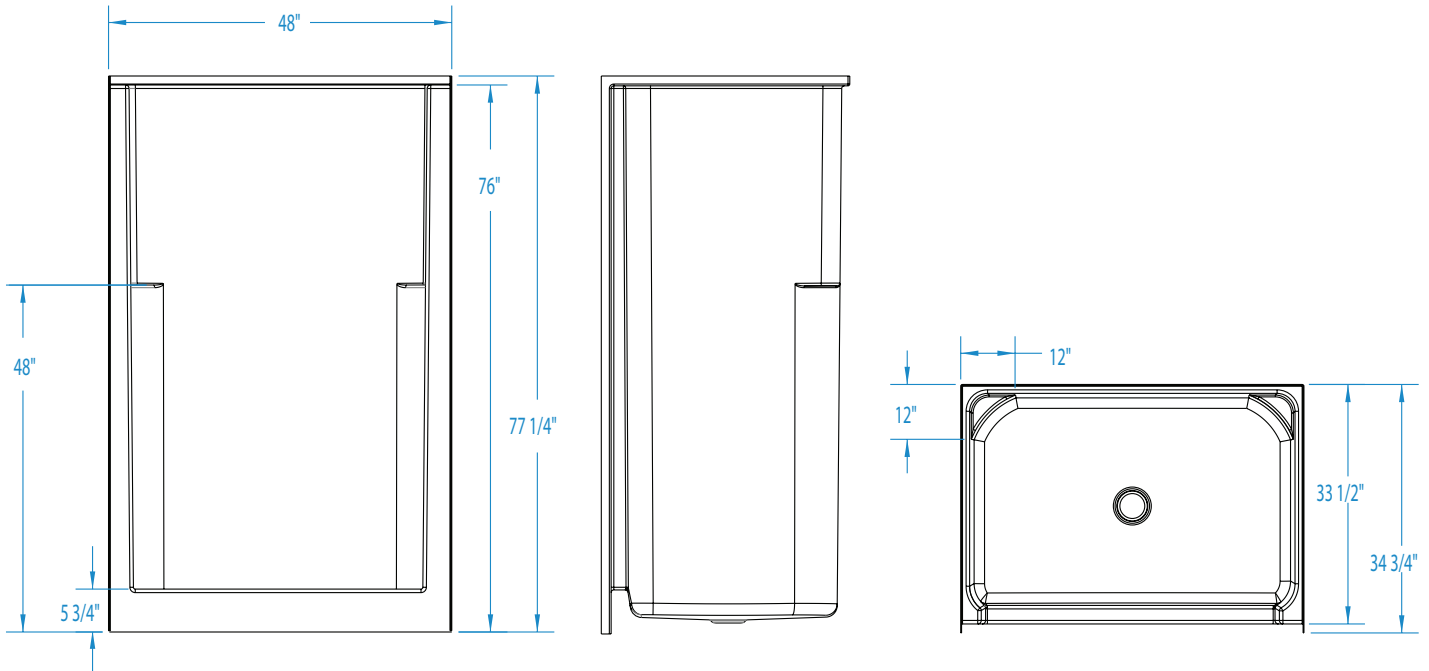

# 1483CST

48 x 33 1/2 x 76 inches

**FEATURES** lbs      Dimensional Tolerance  $\pm \frac{3}{8}$ ". Dimensions needed for site preparation should be measured from the unit. Aquatic assumes no responsibility for preparatory work.

## DIMENSIONS

Specifications	inches
Width: Overall / Net	48
Depth: Overall / Net	34 3/4 / 33 1/2
Height: Overall / Net	77 1/4 / 76
Enclosure Opening	42
Skirt Height	5 3/4
Drain Rough-In (from Back Wall)	17
Drain Rough-In (from Side Wall)	24
Drain: Diameter / Clearance	3 1/4 / 3/4

## FRAMING DIMENSIONS inches

Type	D Depth	W Width	H Height	A	B	C
Alcove	34 3/4	48 1/8	-	Box Out	24	17