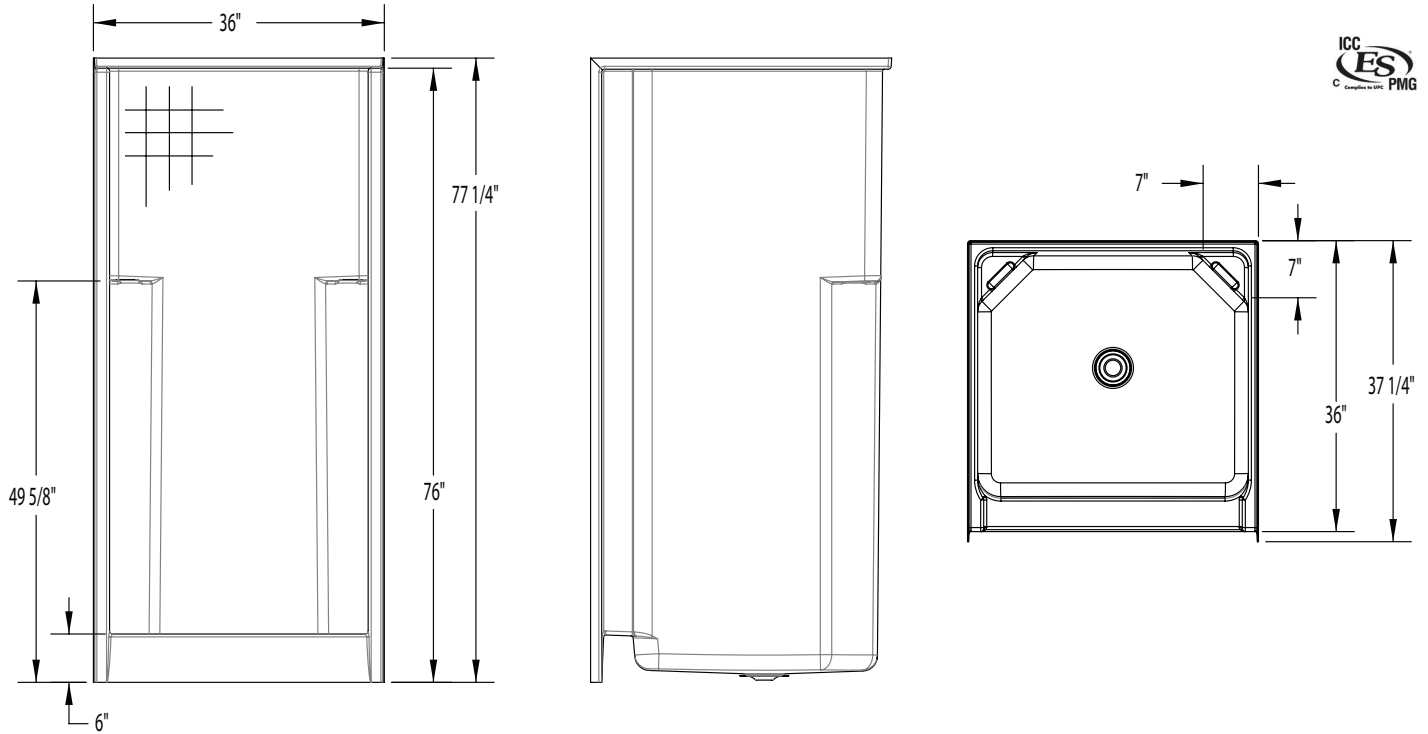

# 1363STC

36 x 36 x 76 inches

**FEATURES** lbs      Dimensional Tolerance  $\pm \frac{3}{8}$ ". Dimensions needed for site preparation should be measured from the unit. Aquatic assumes no responsibility for preparatory work.

## DIMENSIONS

Specifications	inches
Width: Overall / Net	36
Depth: Overall / Net	37 1/4 / 36
Height: Overall / Net	77 1/4 / 76
Enclosure Opening	32
Skirt Height	6
Drain Rough-In (from Back Wall)	15 3/4
Drain Rough-In (from Side Wall)	18
Drain: Diameter / Clearance	3 1/4 / 1

## FRAMING DIMENSIONS inches

Type	D Depth	W Width	H Height	A	B	C
Alcove	37 1/4	36 1/8	-	Box Out	18	15 3/4