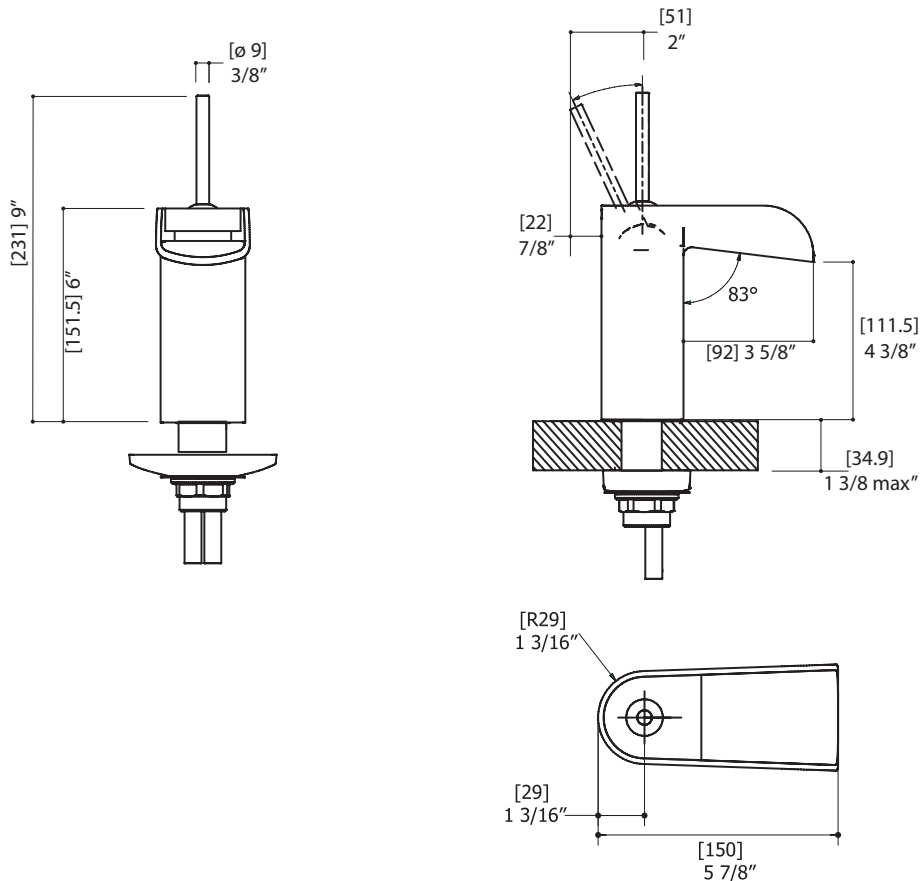

FEATURES

Solid brass construction
 Single volume and temperature joystick control
 Cascading water flow
 Press pop-up drain with overflow # ABDR00699
 Ceramic cartridge # ABCA03240
 3/8" connection
 16" stainless steel braided supply hose

SPECS AT LARGE

Overall spout projection: 5 7/8" Flow rate: 2.2 gpm
 CC spout projection: 4 11/16" Mounting hole: 1 3/8"
 Total faucet height: 9" Counter depth: 1 3/8"

EXPLOSION PARTS