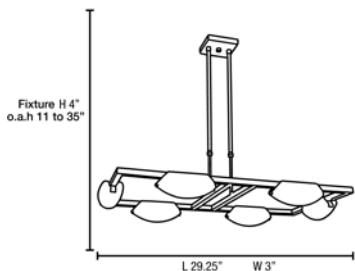

Line Drawing #2

Image Not Available

IES File

Image Not Available

Toll Free 800-828-5483 • www.AccessLighting.com

14410 Myford Road, Irvine, CA 92606

The information provided is subject to change without notice. ©2020 Access Lighting Corporation. All Rights Reserved
Rev. 202004 Filename:: 63962LEDD-ORB_FST.pdf