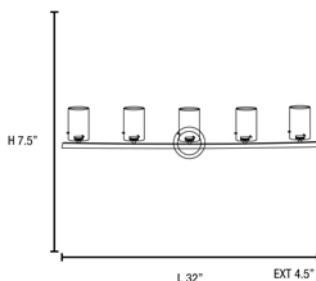

Line Drawing #2

Image Not Available

IES File

Image Not Available

Toll Free 800-828-5483 • www.AccessLighting.com

14410 Myford Road, Irvine, CA 92606
The information provided is subject to change without notice. ©2020 Access Lighting Corporation. All Rights Reserved
Rev. 202004 Filename: 63815-47-CH_OPL.pdf