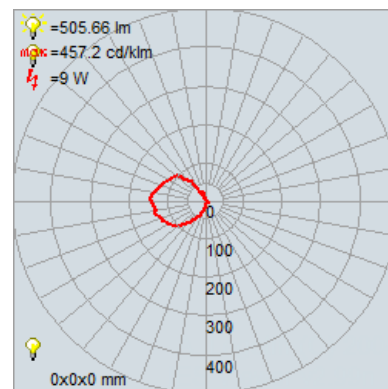

Product Dimensions

Fixture	Canopy
Length :: 0	Length :: 0
Width :: 0	Width :: 0
Diameter :: 7.5"	Diameter :: 4.5"
Extension :: 0	Height :: 1"
Height :: 12"	
Overall Height :: 0	

Technical Specifications

Photometrics

CCT :: 3000
 CRI :: 90
 Wattage :: 9w
 Nominal Lumens :: 600Lm
 Delivered Lumens :: 506Lm

Recommended Dimmers

(ELV) LUTRON Caseta PD - 6WCL; (ELV) LUTRON Maestro CL (Package) MACL-153M-RHW; (ELV) LUTRON Maestro CL MACL-153M; (ELV) LUTRON Skylark Contour CTCL-153P; (TRIAC) LEVITON Decora Sureslide 6672; (TRIAC) LEVITON Decora Sureslide

Additional Items :: 0

Line Drawing #1

Image Not Available

Line Drawing #2

Image Not Available

IES File

Toll Free 800-828-5483 • www.AccessLighting.com

14410 Myford Road, Irvine, CA 92606