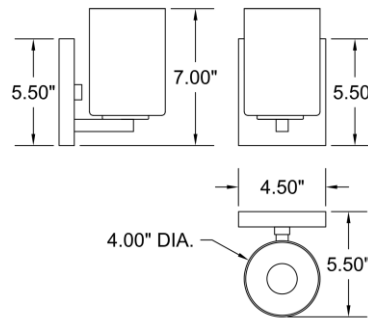

Stock Code: **62621-BS/OPL**

Collection: Sienna

PRODUCT INFORMATION

Base: 62621 Parent: 62621
Mounting Type: Wall UPC: 641594245233
Finish: Brushed Steel
Diffuser: Opal

PRODUCT MEASUREMENTS

FIXTURE	BACKPLATE / CANOPY
Length:	Length
Width: 4.5"	Width: 4.5"
Diameter	Diameter:
Height: 7"	Height: 5.5"
Extension: 5.5"	
Overall Height:	

TECHNICAL SPECIFICATIONS

SPECIFICATIONS

Frame Material: Steel
Diffuser Material: Glass
Lamping Type: E-26 (Incandescent) Jbox: Standard
Lamping Base: E-26 Lamp Wattage: 60 W
Lamp Quantity: 1 Total Wattage: 60 W
Voltage: N/A Lamps Included: No

Location: _____

Type: _____

Quantity: _____

Notes: _____

LINE DRAWING

IES FILE

In addition to Access Lighting's purchase and warranty terms and conditions, by signing below or placing an order, you agree that you are authorized to bind the entity placing any order and acknowledge the following: All of sizes and measurements are approximate and all images are for illustrative purposes only. In the event of an inconsistency, the "Product Measurements" section controls. There also may be slight differences in the colors and designs compared to the displayed and printed images.