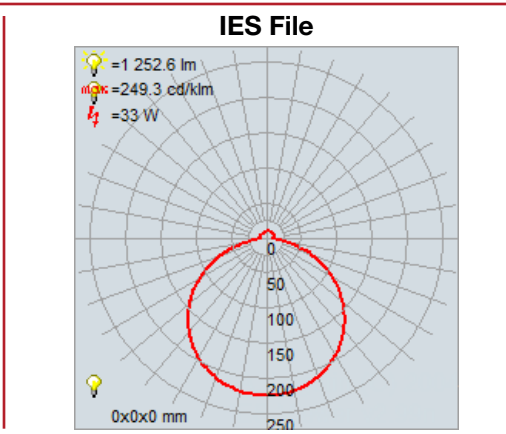

Product Dimensions	
<b>Fixture</b>	<b>Canopy</b>
Length :: 36	Length :: 0
Width :: 0	Width :: 0
Diameter :: 0	Diameter :: 0
Extension :: 3.25	Height :: 0
Height :: 4.75	
Overall Height :: 0	

**Technical Specifications**

Qualifications	Specifications	Photometrics	Recommended Dimmers
Location Rating :: Damp	Frame Material :: Steel	CCT :: 3000 K	
Certification :: N/A	Diffuser Material :: Glass	CRI ::	
IES File ::	Voltage :: 120v	Wattage :: 20 W	
JA8 Compliant :: Yes	Lamping Type :: LED SSL (DLED)	Nominal Lumens ::	
Energy Star :: No	Lamping Base :: SSL	Delivered Lumens ::	
ADA Compliant :: Yes	Lamp Quantity :: 1	Additional Items :: 0	
Marine Grade :: No	Lamp Wattage :: 20 W		
Emergency Lighting :: No	Total Wattage :: 20 W		
Warranty :: 1 Year Limited	Lamps Included :: Yes		
	J-Box Type :: Standard		