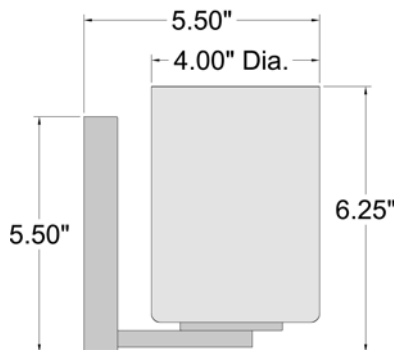

Model No :: **62582LEDDL-MLB/CLR**
 Name :: Oslo

Project Name :: _____
 Location :: _____
 Type :: _____
 Quantity :: _____
 Notes :: _____

Product Information

Product ID :: 62582
 UPC Code :: 6.41594E+11
 Mounting Type :: Wall
 Finish :: Matte Black
 Diffuser :: Clear
 Alt. Finishes :: Chrome (CH); Matte Black (MLB)
 Alt. Diffusers :: Clear (CLR); Opal (OPL)

Product Dimensions

Fixture	Canopy
Length ::	Length :: 22
Width :: 22	Width :: 0.75
Diameter ::	Diameter ::
Extension :: 5.5	Height :: 5.5
Height :: 6.25	
Overall Height ::	

Technical Specifications

Qualifications	Specifications	Photometrics	Recommended Dimmers
Location Rating :: Damp	Frame Material :: Steel	CCT :: 3000 K	(TRIAC) LEVITON Decora Sureslide 6672; (TRIAC) LEVITON Decora Sureslide 6674; (TRIAC) LEVITON Trimatron 6684; (TRIAC) LEVITON illumatech IPI06; (TRIAC) LUTRON Ariadni/Toggler TGCL-153P; (TRIAC) LUTRON Diva DV-600P
Certification :: UL Listed (US/Canada)	Diffuser Material:: Glass	CRI :: 90	
IES File ::	Voltage :: 120v	Wattage :: 26 W	
JA8 Compliant :: Yes	Lamping Type :: A-19 (RLED)	Nominal Lumens :: 2400	
Energy Star :: No	Lamping Base :: E-26	Delivered Lumens :: 0	
ADA Compliant :: No	Lamp Quantity :: 3	Additional Items :: 0	
Marine Grade :: No	Lamp Wattage :: 8.5 W		
Emergency Lighting :: No	Total Wattage :: 26 W		
Warranty :: 1 Year Limited	Lamps Included :: Yes		
	J-Box Type :: Standard		

Line Drawing #1

Line Drawing #2

IES File

Image Not Available

Toll Free 800-828-5483 • www.AccessLighting.com

14410 Myford Road, Irvine, CA 92606

The information provided is subject to change without notice. ©2020 Access Lighting Corporation. All Rights Reserved
 Rev. 202105 Filename:: 62582LEDDL-MLB_CLR.pdf