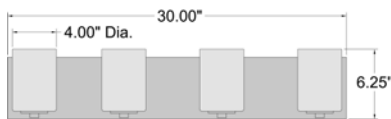

Model No :: **62582LEDDL-MLB/CLR**
Name :: Oslo

Project Name :: _____
Location :: _____
Type :: _____
Quantity :: _____
Notes :: _____

Product Information

Product ID :: 62582
UPC Code :: 6.41594E+11
Mounting Type :: Wall
Finish :: Matte Black
Diffuser :: Clear
Alt. Finishes :: Chrome (CH); Matte Black (MLB)
Alt. Diffusers :: Clear (CLR); Opal (OPL)

Product Dimensions

Fixture	Canopy
Length ::	Length :: 22
Width :: 22	Width :: 0.75
Diameter ::	Diameter ::
Extension :: 5.5	Height :: 5.5
Height :: 6.25	
Overall Height ::	

Technical Specifications

Qualifications	Specifications	Photometrics	Recommended Dimmers
Location Rating :: Damp	Frame Material :: Steel	CCT :: 3000 K	(TRIAC) LEVITON Decora Sureslide 6672; (TRIAC) LEVITON Decora Sureslide 6674; (TRIAC) LEVITON Trimatron 6684; (TRIAC) LEVITON illumatech IPI06; (TRIAC) LUTRON Ariadni/Toggler TGCL-153P; (TRIAC) LUTRON Diva DV-600P
Certification :: UL Listed (US/Canada)	Diffuser Material:: Glass	CRI :: 90	
IES File ::	Voltage :: 120v	Wattage :: 26 W	
JA8 Compliant :: Yes	Lamping Type :: A-19 (RLED)	Nominal Lumens :: 2400	
Energy Star :: No	Lamping Base :: E-26	Delivered Lumens :: 0	
ADA Compliant :: No	Lamp Quantity :: 3	Additional Items :: 0	
Marine Grade :: No	Lamp Wattage :: 8.5 W		
Emergency Lighting :: No	Total Wattage :: 26 W		
Warranty :: 1 Year Limited	Lamps Included :: Yes		
	J-Box Type :: Standard		

Line Drawing #1

IES File

Image Not Available

Toll Free 800-828-5483 • www.AccessLighting.com

14410 Myford Road, Irvine, CA 92606

The information provided is subject to change without notice. ©2020 Access Lighting Corporation. All Rights Reserved
Rev. 202105 Filename:: 62582LEDDL-MLB_CLR.pdf