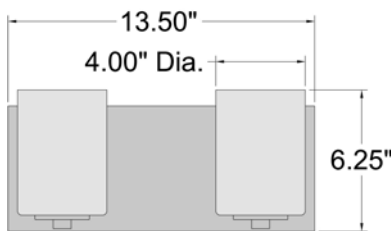

Product Dimensions

Fixture	Canopy
Length ::	Length :: 4.5
Width :: 4.5	Width :: 0.75
Diameter ::	Diameter ::
Extension :: 5.5	Height :: 5.5
Height :: 6.25	
Overall Height ::	

Technical Specifications

Qualifications

Specifications

Frame Material :: Steel
 Diffuser Material :: Glass
 Voltage :: 120v
 Lamping Type :: A-19 (RLED)
 Lamping Base :: E-26
 Lamp Quantity :: 1
 Lamp Wattage :: 8.5 W
 Total Wattage :: 9 W
 Lamps Included :: Yes
 J-Box Type :: Standard

Photometrics

CCT :: 3000 K
 CRI :: 90
 Wattage :: 9 W
 Nominal Lumens :: 800
 Delivered Lumens :: 0

Recommended Dimmers

(TRIAC) LEVITON Decora Sureslide 6672; (TRIAC) LEVITON Decora Sureslide 6674; (TRIAC) LEVITON Trimatron 6684; (TRIAC) LEVITON illumatech IPI06; (TRIAC) LUTRON Ariadni/Toggler TGCL-153P; (TRIAC) LUTRON Diva DV-600P

Additional Items :: 0

Line Drawing #1

Line Drawing #2

IES File

Image Not Available

Toll Free 800-828-5483 • www.AccessLighting.com

14410 Myford Road, Irvine, CA 92606

The information provided is subject to change without notice. ©2020 Access Lighting Corporation. All Rights Reserved
 Rev. 202105 Filename:: 62580LEDDL-ML_CLR.pdf