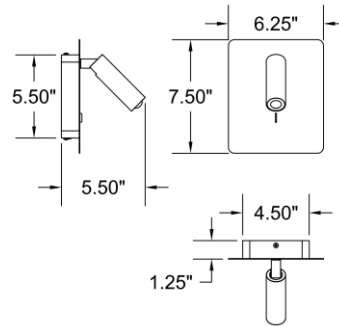

Stock Code: **62087LED-MBL**

Collection: Villa

PRODUCT INFORMATION

Base: 62087 Parent: 62087LED
Mounting Type: Wall UPC: 641594246544
Finish: Matte Black
Diffuser: N/A

PRODUCT MEASUREMENTS

FIXTURE	BACKPLATE / CANOPY
Length:	Length
Width: 6.25"	Width: 4.5"
Diameter	Diameter:
Height: 7.5"	Height: 5.5"
Extension: 3-5.5"	
Overall Height:	

TECHNICAL SPECIFICATIONS

SPECIFICATIONS

Frame Material: Steel
Diffuser Material: N/A
Lamping Type: SSL (Dedicated LED) Jbox: Standard
Lamping Base: SSL Lamp Wattage: 4 W
Lamp Quantity: 1 Total Wattage: 4 W
Voltage: 120v Lamps Included: Yes

IES FILE

In addition to Access Lighting's purchase and warranty terms and conditions, by signing below or placing an order, you agree that you are authorized to bind the entity placing any order and acknowledge the following: All of sizes and measurements are approximate and all images are for illustrative purposes only. In the event of an inconsistency, the "Product Measurements" section controls. There also may be slight differences in the colors and designs compared to the displayed and printed images.