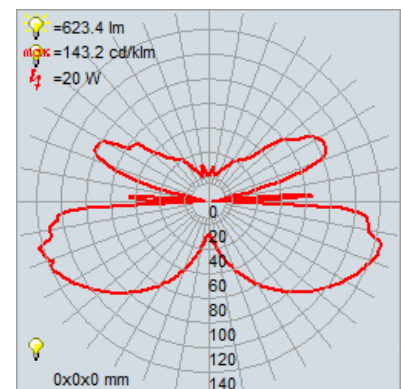

Product Dimensions

Fixture	Canopy
Length ::	Length ::
Width ::	Width ::
Diameter :: 15.75	Diameter ::
Extension ::	Height ::
Height :: 0.75	
Overall Height :: 6-120	

Technical Specifications

Qualifications

Photometrics

CCT :: 3000 K
 CRI :: 90
 Wattage :: 25 W
 Nominal Lumens :: 1750
 Delivered Lumens :: 854

Recommended Dimmers

(0-10V) Any 0-10V Dimmer;
 (ELV) LUTRON Diva DVELV-300P; (ELV) LUTRON Maestro CL MACL-153M; (ELV) LUTRON Skylark Contour CTCL-153P; (TRIAC) LEVITON Decora Sureslide 6672; (TRIAC) LEVITON Decora Sureslide 6674; (TRIAC) LUTRON Diva

Additional Items :: 0

Line Drawing #1

Line Drawing #2

IES File

Toll Free 800-828-5483 • www.AccessLighting.com

14410 Myford Road, Irvine, CA 92606

The information provided is subject to change without notice. ©2020 Access Lighting Corporation. All Rights Reserved
 Rev. 202105 Filename:: 52067LEDD-MBL_ACR.pdf