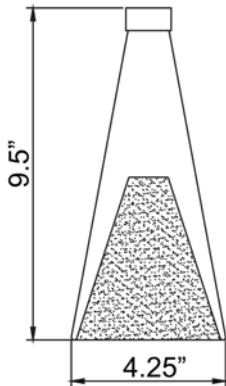

Line Drawing #2

IES File