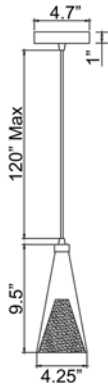

Technical Specifications

Qualifications	Specifications	Photometrics	Recommended Dimmers
Location Rating :: Dry	Frame Material :: Metal	CCT :: 2900	(TRIAC) Any Standard Dimmer
Certification :: UL Listed (US/Canada)	Diffuser Material :: Glass	CRI :: N/A	
IES File ::	Voltage :: 120v	Wattage :: 40w	
JA8 Compliant :: No	Lamping Type :: Halogen	Nominal Lumens :: 480Lm	
Energy Star :: No	Lamping Base :: G9	Delivered Lumens :: N/A	
ADA Compliant :: No	Lamp Quantity :: 1	Additional Items :: 0	
Marine Grade :: No	Lamp Wattage :: 40 W		
Emergency Lighting :: No	Total Wattage :: 40w		
Warranty :: 1 Year Limited	Lamps Included :: Yes		
	J-Box Type :: Standard		

Line Drawing #1