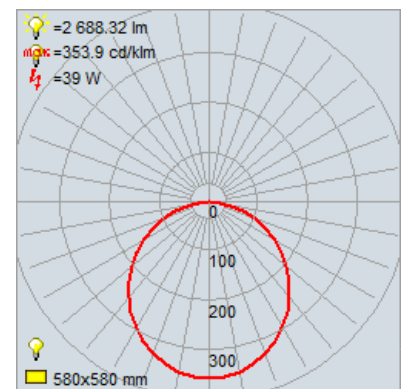

Product Dimensions

Fixture	Canopy
Length :: 0	Length :: 19.75"
Width :: 19.75"	Width :: 19.75"
Diameter :: 0	Diameter :: 0
Extension :: 0	Height :: 0
Height :: 3.25"	
Overall Height :: 0	

Technical Specifications

Photometrics

CCT :: 3000
 CRI :: 90
 Wattage :: 40w
 Nominal Lumens :: 4000Lm
 Delivered Lumens :: 2688Lm

Recommended Dimmers

(ELV) LEVITON Decora DSE06-10Z; (ELV) LUTRON Maestro MAELV-600; (TRIAC) LEVITON Decora Sureslide 6674; (TRIAC) LUTRON Diva DVCL-153P; (TRIAC) LUTRON Skylark CL SCL-153 or SCL-153P

Additional Items :: 0

Line Drawing #1

Image Not Available

Line Drawing #2

Image Not Available

IES File

Toll Free 800-828-5483 • www.AccessLighting.com

14410 Myford Road, Irvine, CA 92606