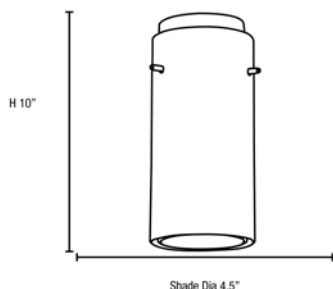

Product Dimensions

| Fixture | Canopy |
|--------------------------|-----------------|
| Length :: N/A | Length :: N/A |
| Width :: N/A | Width :: N/A |
| Diameter :: N/A | Diameter :: N/A |
| Extension :: N/A | Height :: 1.25" |
| Height :: 10" | |
| Overall Height :: 12-55" | |

Specifications

Frame Material :: Metal
 Diffuser Material :: Glass
 Voltage :: 120v
 Lamping Type :: Replaceable LED
 Lamping Base :: E-26
 Lamp Quantity :: 1
 Lamp Wattage :: 10 W
 Total Wattage :: 10w
 Lamps Included :: Yes
 J-Box Type :: Standard

Photometrics

CCT :: 3000
 CRI :: 90
 Wattage :: 10w
 Nominal Lumens :: 800Lm
 Delivered Lumens :: N/A

Recommended Dimmers

(ELV) LUTRON Skylark SELV-300P; (MLV) COOPER Aspire 9530SW; (TRIAC) LEGRAND Titan CD703-PW

Additional Items :: 0

Line Drawing #1

Line Drawing #2

Image Not Available

IES File

Image Not Available

Toll Free 800-828-5483 • www.AccessLighting.com

14410 Myford Road, Irvine, CA 92606