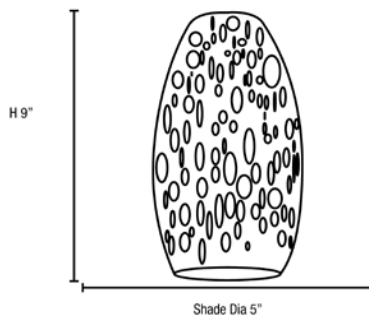

Line Drawing #1

Line Drawing #2

Image Not Available

IES File

Image Not Available

Toll Free 800-828-5483 • www.AccessLighting.com

14410 Myford Road, Irvine, CA 92606

The information provided is subject to change without notice. ©2020 Access Lighting Corporation. All Rights Reserved
Rev. 202004 Filename: 28012-3R-BS_RED.pdf