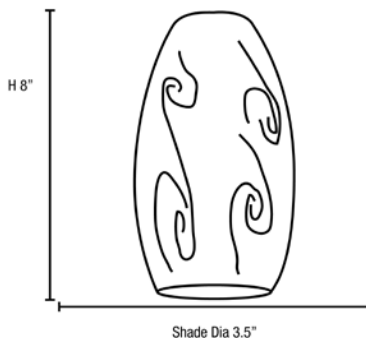

Line Drawing #1

Line Drawing #2

Image Not Available

IES File

Image Not Available

Toll Free 800-828-5483 • www.AccessLighting.com

14410 Myford Road, Irvine, CA 92606

The information provided is subject to change without notice. ©2020 Access Lighting Corporation. All Rights Reserved
Rev. 202004 Filename: 28011-3C-ORB_RUSKY.pdf