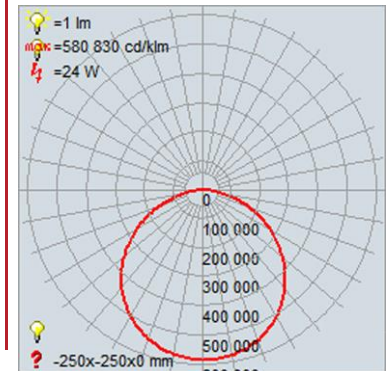

LINE DRAWING

IES FILE

In addition to Access Lighting's purchase and warranty terms and conditions, by signing below or placing an order, you agree that you are authorized to bind the entity placing any order and acknowledge the following: All of sizes and measurements are approximate and all images are for illustrative purposes only. In the event of an inconsistency, the "Product Measurements" section controls. There also may be slight differences in the colors and designs compared to the displayed and printed images.

Signature: _____

Print Name _____ Date: _____

Toll Free 800-828-5483 www.AccessLighting.com

14410 Myford Road, Irvine, CA 92606

The information is subject to change without notice. 2/17/2023 20883LEDD-WH_ACR.pdf