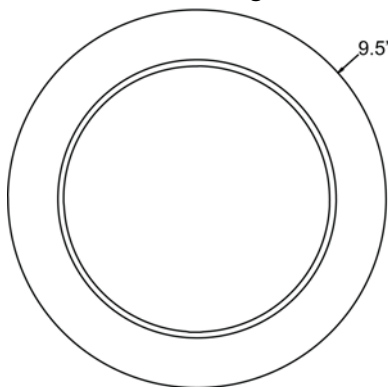

Line Drawing #2