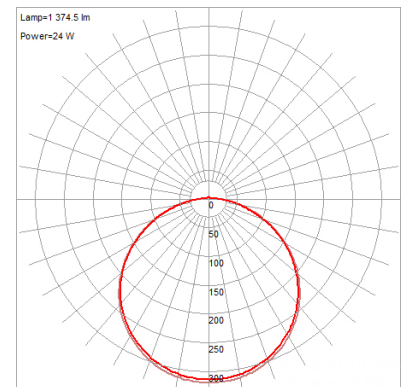

Product Dimensions

Fixture	Canopy
Length :: N/A	Length :: N/A
Width :: N/A	Width :: N/A
Diameter :: 9.25"	Diameter :: N/A
Extension :: N/A	Height :: N/A
Height :: 2.75"	
Overall Height :: N/A	

Technical Specifications

Photometrics

CCT :: 3000
 CRI :: 90
 Wattage :: 25w
 Nominal Lumens :: 1600Lm
 Delivered Lumens :: 1374Lm

Recommended Dimmers

(ELV) LUTRON Caseta PD - 6WCL; (ELV) LUTRON Maestro CL MACL-153M; (ELV) LUTRON Maestro MRF2-6CL; (TRIAC) LUTRON Diva DVCL-153P

Additional Items :: 0

Line Drawing #1

Line Drawing #2

IES File

Toll Free 800-828-5483 • www.AccessLighting.com

14410 Myford Road, Irvine, CA 92606

The information provided is subject to change without notice. ©2020 Access Lighting Corporation. All Rights Reserved
 Rev. 202004 Filename:: 20816LEDD-WH_ACR.pdf