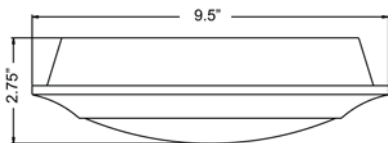

Model No :: **20816LEDD-WH/ACR**
Name :: Relic

Project Name :: _____
Location :: _____
Type :: _____
Quantity :: _____
Notes :: _____

Product Information

Product ID :: 20816
UPC Code :: 641594223200
Mounting Type :: Ceiling
Finish :: White (WH)
Diffuser :: Acrylic Lens (ACR)
Alt. Finishes :: White (WH)
Alt. Diffusers :: Acrylic Lens (ACR)

Product Dimensions

Fixture	Canopy
Length :: N/A	Length :: N/A
Width :: N/A	Width :: N/A
Diameter :: 9.25"	Diameter :: N/A
Extension :: N/A	Height :: N/A
Height :: 2.75"	
Overall Height :: N/A	

Technical Specifications

Qualifications

Location Rating :: Damp
Certification :: ETL Listed (US/Canada)
IES File ::
JA8 Compliant :: No
Energy Star :: No
ADA Compliant :: No
Marine Grade :: No
Emergency Lighting :: No
Warranty :: 5 Year Limited

Specifications

Frame Material :: Metal
Diffuser Material :: Acrylic
Voltage :: 120v
Lamping Type :: Dedicated LED
Lamping Base :: SSL
Lamp Quantity :: 1
Lamp Wattage :: 25 W
Total Wattage :: 25w
Lamps Included :: Yes
J-Box Type :: Standard

Photometrics

CCT :: 3000
CRI :: 90
Wattage :: 25w
Nominal Lumens :: 1600Lm
Delivered Lumens :: 1374Lm

Recommended Dimmers

(ELV) LUTRON Caseta PD - 6WCL; (ELV) LUTRON Maestro CL MACL-153M; (ELV) LUTRON Maestro MRF2-6CL; (TRIAC) LUTRON Diva DVCL-153P

Additional Items :: 0

Line Drawing #1

Toll Free 800-828-5483 • www.AccessLighting.com

14410 Myford Road, Irvine, CA 92606

The information provided is subject to change without notice. ©2020 Access Lighting Corporation. All Rights Reserved
Rev. 202004 Filename:: 20816LEDD-WH_ACR.pdf