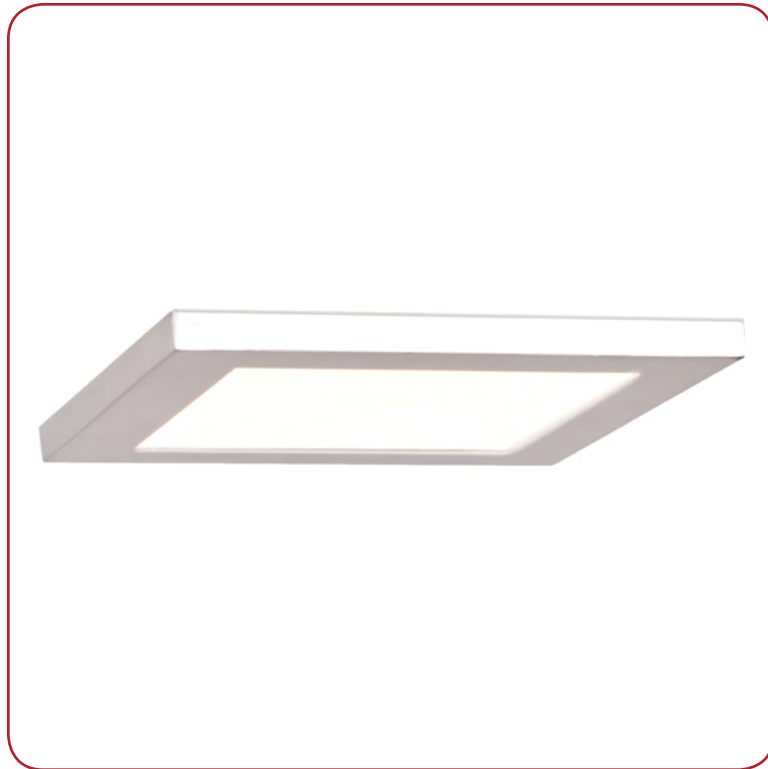

Model No :: **20814LEDD-WH/ACR**
 Name :: Boxer

Project Name :: _____
 Location :: _____
 Type :: _____
 Quantity :: _____
 Notes :: _____

Product Information

Product ID :: 20814
 UPC Code :: 641594224658
 Mounting Type :: Ceiling
 Finish :: White (WH)
 Diffuser :: Acrylic Lens (ACR)
 Alt. Finishes :: Bronze (BRZ); Brushed Steel (BS);
 White (WH)
 Alt. Diffusers :: Acrylic Lens (ACR)

Product Dimensions

Fixture	Canopy
Length :: 7.5"	Length :: N/A
Width :: 7.5"	Width :: N/A
Diameter :: N/A	Diameter :: N/A
Extension :: N/A	Height :: N/A
Height :: 0.5"	
Overall Height :: N/A	

Technical Specifications

Specifications

Frame Material :: Aluminum
 Diffuser Material :: Acrylic
 Voltage :: 120v
 Lamping Type :: Dedicated LED
 Lamping Base :: SSL
 Lamp Quantity :: 1
 Lamp Wattage :: 15 W
 Total Wattage :: 15w
 Lamps Included :: Yes
 J-Box Type :: Standard