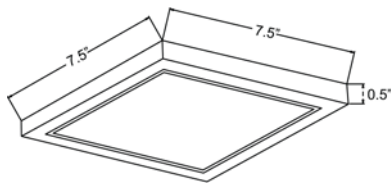

Product Dimensions

Fixture	Canopy
Length :: 7.5"	Length :: N/A
Width :: 7.5"	Width :: N/A
Diameter :: N/A	Diameter :: N/A
Extension :: N/A	Height :: N/A
Height :: 0.5"	
Overall Height :: N/A	

Technical Specifications

Photometrics

CCT :: 3000
 CRI :: 90
 Wattage :: 15w
 Nominal Lumens :: 1100Lm
 Delivered Lumens :: 1044Lm

Recommended Dimmers

(ELV) LUTRON Caseta PD - 6WCL; (ELV) LUTRON Maestro CL MACL-153M; (ELV) LUTRON Maestro MRF2-6CL; (TRIAC) LUTRON Diva DVCL-153P

Additional Items :: Requires a standard 4 inch Junction Box

Line Drawing #1

Line Drawing #2

Image Not Available

IES File

Toll Free 800-828-5483 • www.AccessLighting.com

14410 Myford Road, Irvine, CA 92606

The information provided is subject to change without notice. ©2020 Access Lighting Corporation. All Rights Reserved
 Rev. 202004 Filename:: 20814LEDD-WH_ACR.pdf