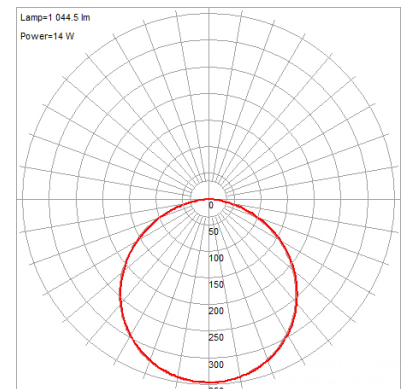

Product Dimensions

Fixture	Canopy
Length :: 7.5"	Length :: N/A
Width :: 7.5"	Width :: N/A
Diameter :: N/A	Diameter :: N/A
Extension :: N/A	Height :: N/A
Height :: 0.5"	
Overall Height :: N/A	

Technical Specifications

Photometrics

CCT :: 3000
 CRI :: 90
 Wattage :: 15w
 Nominal Lumens :: 1100Lm
 Delivered Lumens :: 1044Lm

Recommended Dimmers

(ELV) LUTRON Caseta PD - 6WCL; (ELV) LUTRON Maestro CL MACL-153M; (ELV) LUTRON Maestro MRF2-6CL; (TRIAC) LUTRON Diva DVCL-153P

Additional Items :: Requires a standard 4 inch Junction Box

Line Drawing #1

Line Drawing #2

Image Not Available

IES File

Toll Free 800-828-5483 • www.AccessLighting.com

14410 Myford Road, Irvine, CA 92606

The information provided is subject to change without notice. ©2020 Access Lighting Corporation. All Rights Reserved
 Rev. 202004 Filename:: 20814LEDD-WH_ACR.pdf