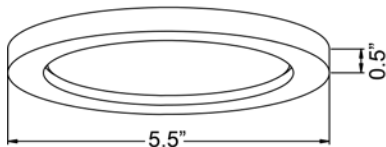

Product Dimensions

Fixture		Canopy	
Length ::	N/A	Length ::	N/A
Width ::	N/A	Width ::	N/A
Diameter ::	5.5"	Diameter ::	N/A
Extension ::	N/A	Height ::	N/A
Height ::	0.5"		
Overall Height ::	N/A		

Technical Specifications

Photometrics

CCT :: 3000
 CRI :: 90
 Wattage :: 12w
 Nominal Lumens :: 800Lm
 Delivered Lumens :: 741Lm

Recommended Dimmers

(ELV) LUTRON Caseta PD - 6WCL; (ELV) LUTRON Maestro CL (Package) MACL-153M-RHW; (ELV) LUTRON Maestro MRF2-6CL; (TRIAC) LUTRON Diva DVCL-153P

Additional Items :: Requires a standard 4 inch Junction Box

Line Drawing #1

Line Drawing #2

Image Not Available

IES File

Toll Free 800-828-5483 • www.AccessLighting.com

14410 Myford Road, Irvine, CA 92606

The information provided is subject to change without notice. ©2020 Access Lighting Corporation. All Rights Reserved
 Rev. 202004 Filename:: 20810LEDD-BRZ_ACR.pdf