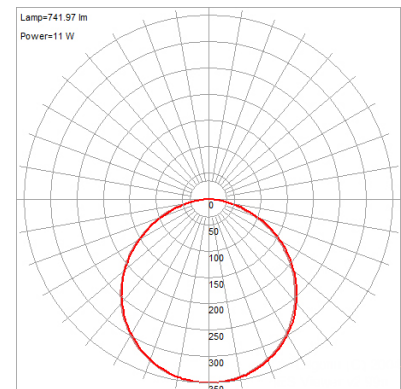

Product Dimensions

Fixture		Canopy	
Length ::	N/A	Length ::	N/A
Width ::	N/A	Width ::	N/A
Diameter ::	5.5"	Diameter ::	N/A
Extension ::	N/A	Height ::	N/A
Height ::	0.5"		
Overall Height ::	N/A		

Technical Specifications

Photometrics

CCT :: 3000
 CRI :: 90
 Wattage :: 12w
 Nominal Lumens :: 800Lm
 Delivered Lumens :: 741Lm

Recommended Dimmers

(ELV) LUTRON Caseta PD - 6WCL; (ELV) LUTRON Maestro CL (Package) MACL-153M-RHW; (ELV) LUTRON Maestro MRF2-6CL; (TRIAC) LUTRON Diva DVCL-153P

Additional Items :: Requires a standard 4 inch Junction Box

Line Drawing #1

Line Drawing #2

Image Not Available

IES File

Toll Free 800-828-5483 • www.AccessLighting.com

14410 Myford Road, Irvine, CA 92606

The information provided is subject to change without notice. ©2020 Access Lighting Corporation. All Rights Reserved
 Rev. 202004 Filename:: 20810LEDD-BRZ_ACR.pdf