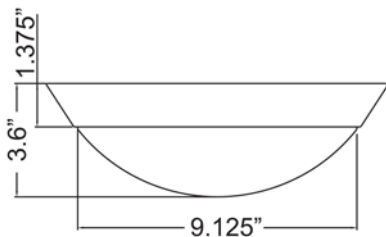

Model No :: **20624LEDDL- WH/OPL**
Name :: Cobalt

Project Name :: _____
Location :: _____
Type :: _____
Quantity :: _____
Notes :: _____

Product Information

Product ID :: 20624
UPC Code :: 641594222333
Mounting Type :: Ceiling
Finish :: White (WH)
Diffuser :: Opal (OPL)
Alt. Finishes :: Brushed Steel (BS); White (WH)
Alt. Diffusers :: Opal (OPL)

Product Dimensions

Fixture		Canopy	
Length ::	N/A	Length ::	N/A
Width ::	N/A	Width ::	N/A
Diameter ::	11.25"	Diameter ::	N/A
Extension ::	N/A	Height ::	1.5"
Height ::	3.75"		
Overall Height ::	N/A		

Technical Specifications

Qualifications

Location Rating :: Damp
Certification :: UL Listed (US/Canada)
IES File ::
JA8 Compliant :: Yes
Energy Star :: No
ADA Compliant :: No
Marine Grade :: No
Emergency Lighting :: No
Warranty :: 1 Year Limited

Specifications

Frame Material :: Steel
Diffuser Material :: Glass
Voltage :: 120v
Lamping Type :: Replaceable LED
Lamping Base :: E-26
Lamp Quantity :: 1
Lamp Wattage :: 10 W
Total Wattage :: 10w
Lamps Included :: Yes
J-Box Type :: Standard

Photometrics

CCT :: 3000
CRI :: 90
Wattage :: 10w
Nominal Lumens :: 800Lm
Delivered Lumens :: N/A

Recommended Dimmers

(ELV) LUTRON Skylark SELV-300P; (MLV) COOPER Aspire 9530SW; (TRIAC) LEGRAND Titan CD703-PW

Additional Items :: 0

Line Drawing #1

IES File

Image Not Available

Toll Free 800-828-5483 • www.AccessLighting.com

14410 Myford Road, Irvine, CA 92606

The information provided is subject to change without notice. ©2020 Access Lighting Corporation. All Rights Reserved
Rev. 202004 Filename:: 20624LEDDL- WH_OPL.pdf