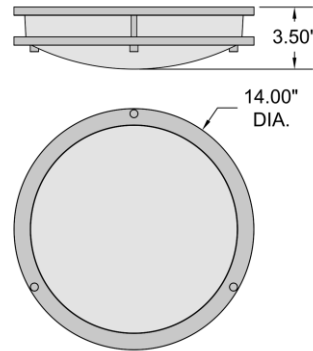

FIXTURE	BACKPLATE / CANOPY
Length:	Length
Width:	Width:
Diameter 14"	Diameter:
Height: 3.5"	Height:
Extension:	
Overall Height:	

TECHNICAL SPECIFICATIONS

SPECIFICATIONS

Frame Material: Metal
Diffuser Material: Acrylic
Lamping Type: SSL (Dedicated LED) Jbox: Standard
Lamping Base: SSL Lamp Wattage: 20 W
Lamp Quantity: 1 Total Wattage: 20 W
Voltage: 120v Lamps Included: Yes

IES FILE

In addition to Access Lighting's purchase and warranty terms and conditions, by signing below or placing an order, you agree that you are authorized to bind the entity placing any order and acknowledge the following: All of sizes and measurements are approximate and all images are for illustrative purposes only. In the event of an inconsistency, the "Product Measurements" section controls. There also may be slight differences in the colors and designs compared to the displayed and printed images.