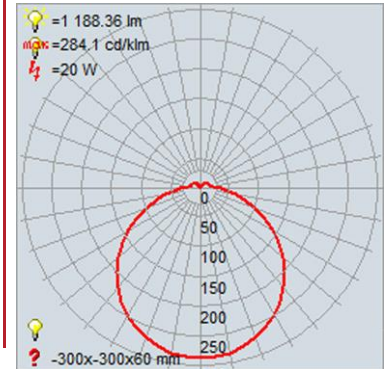

IES FILE

In addition to Access Lighting's purchase and warranty terms and conditions, by signing below or placing an order, you agree that you are authorized to bind the entity placing any order and acknowledge the following: All of sizes and measurements are approximate and all images are for illustrative purposes only. In the event of an inconsistency, the "Product Measurements" section controls. There also may be slight differences in the colors and designs compared to the displayed and printed images.

Signature: _____

Print Name _____ Date: _____

Toll Free 800-828-5483 www.AccessLighting.com

14410 Myford Road, Irvine, CA 92606

The information is subject to change without notice.

3/18/2023

20507LEDD-BRZ_ACR.pdf

access
LIGHTING