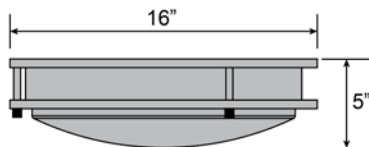

Model No :: **20472LEDD-CH/SACR**
Name :: Sparc

Project Name :: _____
Location :: _____
Type :: _____
Quantity :: _____
Notes :: _____

Product Information

Product ID :: 20472
UPC Code :: 641594231908
Mounting Type :: Ceiling
Finish :: Chrome
Diffuser :: Starry Acrylic
Alt. Finishes :: Bronze (BRZ); Brushed Steel (BS);
Chrome (CH)
Alt. Diffusers :: Starry Acrylic (SACR)

Product Dimensions

Fixture	Canopy
Length ::	Length ::
Width ::	Width ::
Diameter :: 16	Diameter :: 16
Extension ::	Height :: 0.5
Height :: 5	
Overall Height ::	

Technical Specifications

Qualifications

Location Rating :: Damp
Certification :: ETL Listed (US/Canada)
IES File ::
JA8 Compliant :: No
Energy Star :: No
ADA Compliant :: No
Marine Grade :: No
Emergency Lighting :: No
Warranty :: 1 Year Limited

Specifications

Frame Material :: Steel
Diffuser Material :: Acrylic
Voltage :: 120v
Lamping Type :: LED SSL
(DLED)
Lamping Base :: SSL
Lamp Quantity :: 1
Lamp Wattage :: 25 W
Total Wattage :: 25 W
Lamps Included :: Yes
J-Box Type :: Standard

Photometrics

CCT :: 3000 K
CRI :: 90
Wattage :: 25 W
Nominal Lumens :: 2200
Delivered Lumens :: 1803

Recommended Dimmers

Additional Items ::

Line Drawing #1

Toll Free 800-828-5483 • www.AccessLighting.com

14410 Myford Road, Irvine, CA 92606

The information provided is subject to change without notice. ©2020 Access Lighting Corporation. All Rights Reserved
Rev. 202105 Filename: 20472LEDD-CH_SACR.pdf