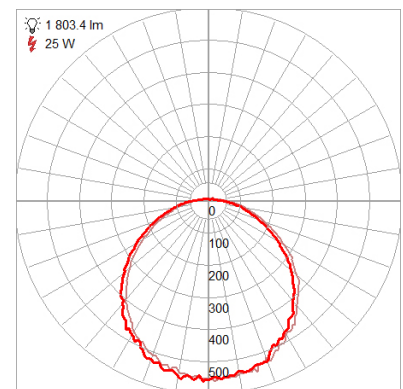

Product Dimensions

Fixture	Canopy
Length ::	Length ::
Width ::	Width ::
Diameter :: 16	Diameter :: 16
Extension ::	Height :: 0.5
Height :: 5	
Overall Height ::	

Technical Specifications

Qualifications

Location Rating :: Damp
 Certification :: ETL Listed (US/Canada)
 IES File ::
 JA8 Compliant :: No
 Energy Star :: No
 ADA Compliant :: No
 Marine Grade :: No
 Emergency Lighting :: No
 Warranty :: 1 Year Limited

Photometrics

CCT :: 3000 K
 CRI :: 90
 Wattage :: 25 W
 Nominal Lumens :: 2200
 Delivered Lumens :: 1803

Recommended Dimmers

Additional Items ::

Line Drawing #1

Line Drawing #2

IES File

Toll Free 800-828-5483 • www.AccessLighting.com