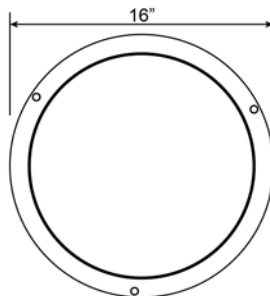

Product Dimensions

Fixture	Canopy
Length ::	Length ::
Width ::	Width ::
Diameter :: 16	Diameter :: 16
Extension ::	Height :: 0.5
Height :: 5	
Overall Height ::	

Technical Specifications

Qualifications

Location Rating :: Damp
 Certification :: ETL Listed (US/Canada)
 IES File ::
 JA8 Compliant :: No
 Energy Star :: No
 ADA Compliant :: No
 Marine Grade :: No
 Emergency Lighting :: No
 Warranty :: 1 Year Limited

Photometrics

CCT :: 3000 K
 CRI :: 90
 Wattage :: 25 W
 Nominal Lumens :: 2200
 Delivered Lumens :: 1803

Recommended Dimmers

Additional Items ::

Line Drawing #1

Line Drawing #2

IES File

Toll Free 800-828-5483 • www.AccessLighting.com